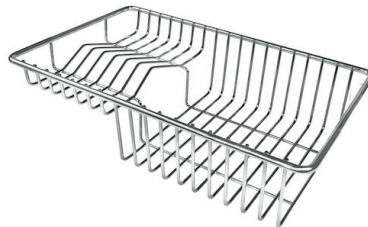

Drainer	Yes
Width	116 cm
Bowl dimension	340x400mm
Number of bowls	2 bowls
Waste fitting	Drain with automatic PM control

FEATURES

Double mixer hole	The large tap counter is already fitted with a series of 2 tap holes. In the second hole it is possible to install the remote control of the automatic drain or, alternatively, a practical soap dispenser.
High thickness	1mm thick steel. A significant thickness, which guarantees the maximum sturdiness and durability.
Automatic waste fitting	The waste-fitting with round remote knob is supplied; a practical accessory which makes it unnecessary to get wet in order to drain the water from the bowl.
Basket 3,5" waste fitting	The drain is equipped with a large 3.5" drain, with the practical basket cap that prevents the discharge of solid parts.
Perimetral overflow	The overflow is always a security on the Foster sinks that prevents the overflow of water in case of oversights. The perimeter drain solution improves aesthetics thanks to its square and essential shape.
Small radius	Bowls with squared shapes with a modern design and an increased capacity, for a minimal aesthetics connected with an extreme practicality.
Deep bowls	This bowls reach an important depth, over 20 cm, thanks to the advanced production technology, that can be offer great capieny and practicality in all the washing operations.

TECHNICAL DATA

Lavello serie Master cod. 1252/05*

EQUIPMENT

Automatic waste fitting

8407 113

OPTIONAL ACCESSORIES

Glass chopping board
8631 300

HPDE Chopping board
8657 001

HPDE Twin chopping board
8644 101

Stainless steel basket
8611 000

Stainless steel plate rack
8100 303
* only in combination with the accessory
8644 101

White bowl
8153 100

**Graters kit with ring-holder and
food collection tray**
8159 101
* only in combination with the accessory
8644 101